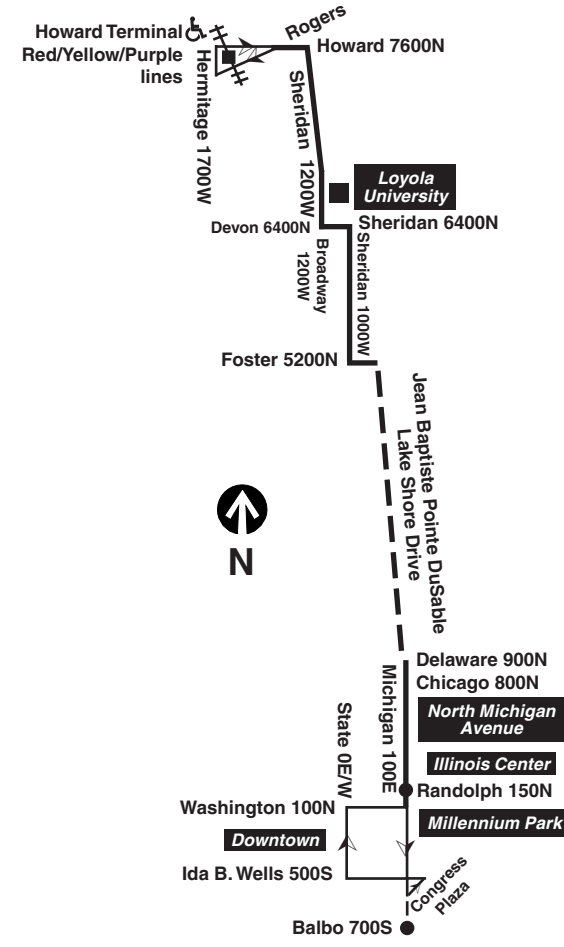

Federal law requires priority seating be designated for seniors and people with disabilities. **Please stand up** and yield these seats when needed for qualifying riders or when asked.

Schedules and other info in this timetable are subject to change. CTA does not assume responsibility for errors in timetables nor for inconvenience or damage resulting from delays.

Pay close attention to destination signs and announcements when boarding: added service may sometimes be provided over portions of this or any bus route and some trips can end before the furthest terminal on a line depending on service needs or time of day.

Bicycle racks are installed on the front of all CTA buses and are allowed on CTA trains during certain hours. See our [Bike & Ride brochure](#) or webpage for help on how to use racks and more.

Know before you go: Get alerts from us by text or e-mail about planned service changes every week or instant alerts for unplanned reroutes and disruptions. Sign up for CTA Updates today at transitchicago.com/updates.

For more travel information, use the Ventra app or call the RTA Travel Information Center at 312-836-7000. *Para obtener mayor información, en Español, llame al Centro de Información a 312-836-7000.*

Chicago Transit Authority

147 Outer DuSable Lake Shore Express

Effective Jun. 9, 2024

All CTA buses are accessible

transitchicago.com/bus/147

Monday thru Friday

Southbound

LV Howard Terminal	Devon/ Broadway	Foster/ Sheridan	Michigan/ Delaware	Michigan/ S. Water	AR Congress Plaza
4:30a	4:41a	4:51a	5:00a	5:07a	5:13a
4:45	4:56	5:06	5:15	5:22	5:28
5:00	5:11	5:22	5:32	5:38	5:45
5:14	5:26	5:37	5:47	5:54	6:01
5:27	5:39	5:51	6:01	6:08	6:14
5:39	5:52	6:03	6:13	6:20	6:27
5:50	6:03	6:14	6:24	6:31	6:38
----	6:14	6:26	6:36	6:44	6:52B
6:07	6:21	6:33	6:43	6:51	6:58
6:13	6:27	6:40	6:50	6:58	7:06B
6:19	6:33	6:45	6:55	7:03	7:11
----	6:39	6:52	7:03	7:11	7:19B
6:28	6:43	6:56	7:06	7:14	7:22B
6:33	6:48	7:01	7:12	7:20	7:28
6:37	6:52	7:05	7:16	7:25	7:33B
----	6:58	7:12	7:23	7:32	7:40B
6:46	7:02	7:15	7:27	7:35	7:43
----	7:07	7:21	7:33	7:41	7:50B
6:55	7:11	7:24	7:37	7:46	7:55B
----	7:17	7:31	7:44	7:53	8:01
7:05	7:21	7:35	7:48	7:57	8:06B
----	7:27	7:41	7:55	8:05	8:14B
7:16	7:32	7:46	8:00	8:10	8:19
----	7:38	7:52	8:07	8:17	8:26B
7:27	7:43	7:57	8:12	8:22	8:31
----	7:50	8:04	8:19	8:29	8:38B
7:38	7:55	8:09	8:25	8:34	8:44B
----	8:01	8:16	8:32	8:41	8:51B
7:49	8:06	8:20	8:36	8:46	8:55
----	8:13	8:28	8:44	8:54	9:03B
8:01	8:19	8:33	8:50	8:59	9:09B
----	8:27	8:41	8:58	9:07	9:16
8:15	8:33	8:47	9:04	9:13	9:23B
----	8:41	8:55	9:12	9:21	9:31B
8:29	8:46	9:01	9:16	9:26	9:35
----	8:54	9:09	9:23	9:32	9:41B
8:43	9:00	9:14	9:28	9:37	9:46B
----	9:08	9:22	9:35	9:44	9:52
8:58	9:14	9:28	9:41	9:50	9:59B
----	9:22	9:37	9:49	9:58	10:07
9:13	9:29	9:43	9:55	10:04	10:13
----	9:37	9:52	10:03	10:13	10:22B
9:30	9:45	10:00	10:10	10:20	10:30B
----	9:56	10:11	10:21	10:31	10:40
9:50	10:05	10:20	10:30	10:40	10:50B
----	10:16	10:31	10:41	10:51	11:00
10:10	10:25	10:40	10:50	11:00	11:10B
----	10:36	10:51	11:01	11:11	11:20
10:30	10:45	11:00	11:10	11:20	11:30B
----	10:56	11:11	11:21	11:31	11:40
10:50	11:05	11:20	11:30	11:40	11:49
----	11:16	11:31	11:41	11:51	12:00p
11:10	11:25	11:40	11:50	12:00p	12:10B
----	11:36	11:51	12:01p	12:11	12:20
11:30	11:45	12:00p	12:10	12:20	12:29
----	11:56	12:11	12:21	12:31	12:41B
11:50	12:05p	12:20	12:30	12:40	12:49
----	12:17	12:32	12:42	12:52	1:01
12:12p	12:28	12:42	12:53	1:03	1:12
12:24	12:40	12:54	1:05	1:15	1:24
----	12:53	1:07	1:18	1:28	1:37
12:48	1:04	1:18	1:29	1:39	1:48
----	1:00	1:15	1:29	1:40	1:50
1:00	1:15	1:29	1:40	1:50	1:59
----	1:28	1:42	1:53	2:03	2:12
1:24	1:39	1:53	2:04	2:14	2:23

then every 12 to 19 minutes until

7:59	8:15	8:26	8:36	8:45	8:53
8:18	8:33	8:44	8:54	9:03	9:10
8:37	8:52	9:03	9:13	9:21	9:28
8:56	9:10	9:21	9:31	9:39	9:46
9:16	9:30	9:41	9:51	9:59	10:05
9:35	9:49	10:00	10:10	10:18	10:25

B - trip ends at Michigan/Balbo at time shown
R - trip begins at Michigan/Randolph at time shown

#147 Outer DuSable Lake Shore Express

Northbound

LV Congress Plaza	Michigan/ S. Water	Michigan/ Delaware	Foster/ Sheridan	Devon/ Broadway	AR Howard Terminal
----	----	----	4:10a	4:18a	4:26a
----	----	----	4:25	4:32	4:40
----	----	----	4:39	4:47	4:56
----	----	----	4:53	5:01	5:10
----	----	----	5:06	5:14	5:23
----	----	----	5:18	5:26	5:35
----	----	----	5:29	5:37	5:46
5:18a	5:28a	5:33a	5:43	5:51	6:00